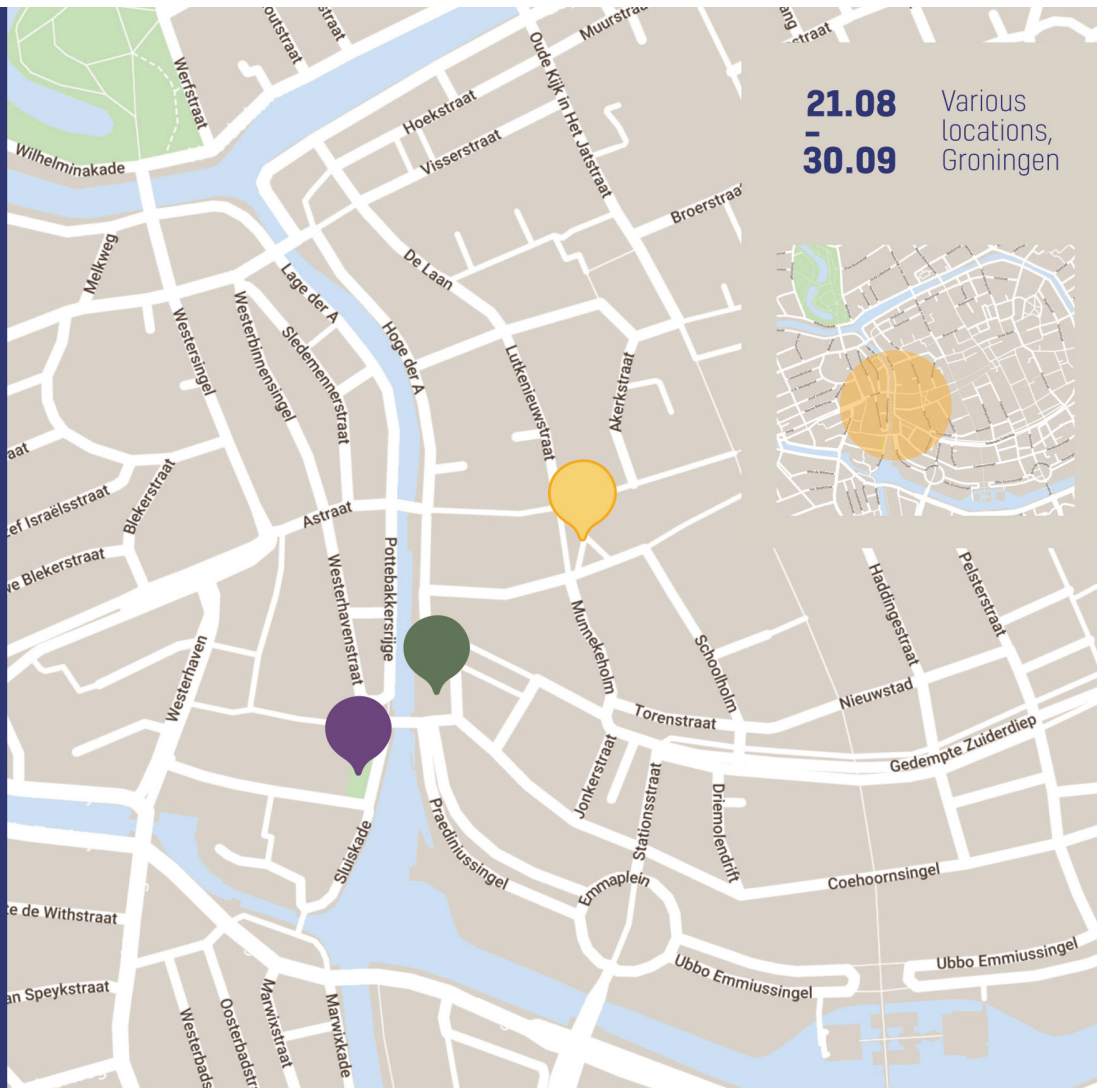

# BLOOM

"Unhinged"

21 AUGUST  
- 15.00h  
Akerkhof 2,  
Groningen

Day  
Opening

Presented by  
**noorderlicht.**

21.08  
30.09  
Various  
Locations,  
Groningen

### Roots of Disobedience

by Johann Edelmann.  
An installation that deals with societal regulations and the natural thrive for freedom of the individual.